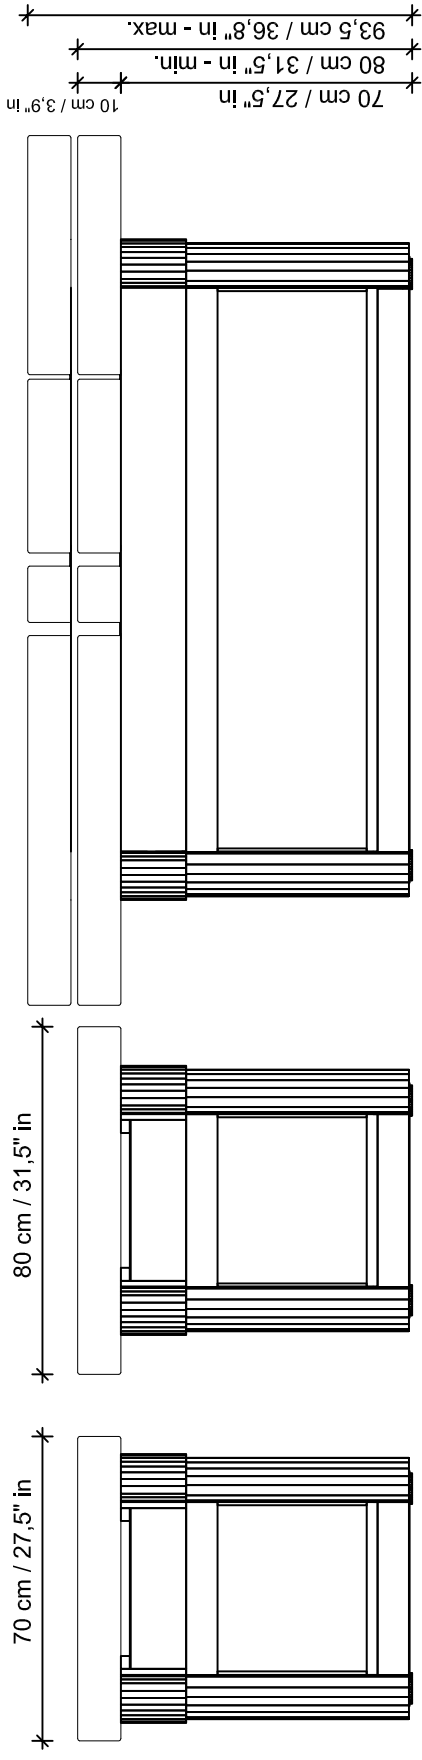

VISTE LATERALI / SIDE VIEWS > ELYSIUM

small version

61 cm / 24" in

61 cm / 24" in

VISTA IN PIANTA / PLAN VIEW > ELYSIUM

200 cm / 78,7" in

VISTA IN PIANTA / PLAN VIEW > ELYSIUM small version

190 cm / 74,8" in